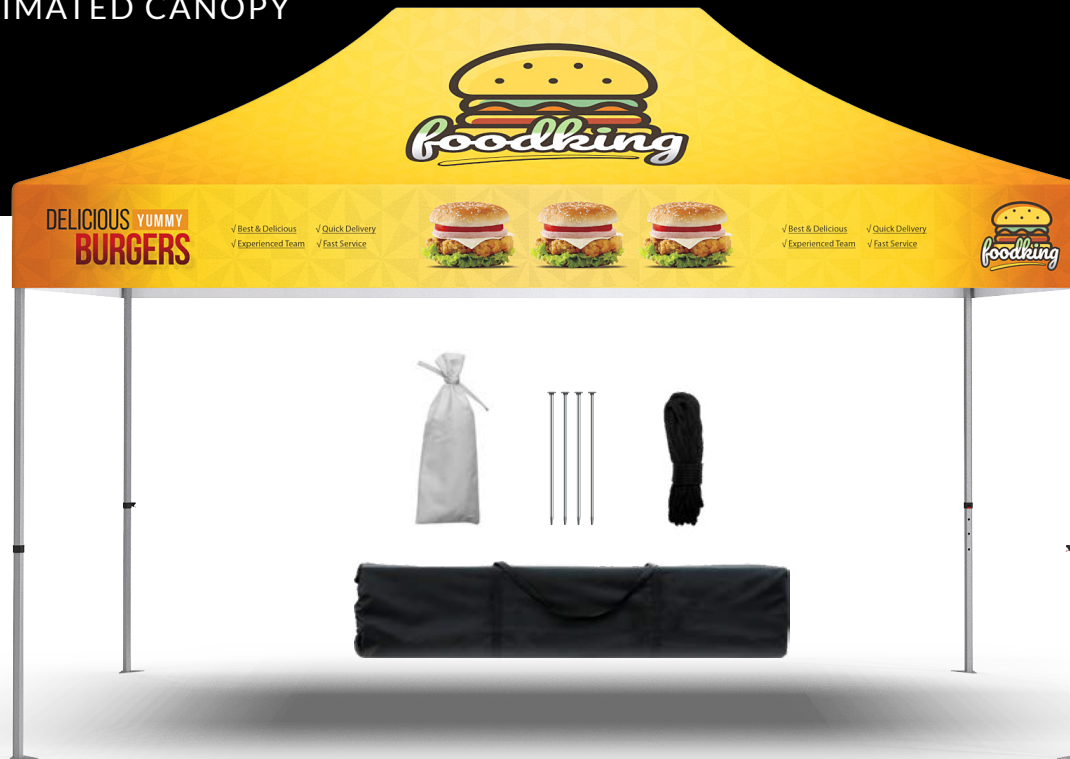

SKU# CAN-10x15-DP-HA

10' x 15' CANOPY

DYE SUBLIMATED CANOPY

600 DENIER POLYESTER

DYE SUBLIMATED

WEATHER RESISTANT

SIZE

10' x 15'

WHAT'S INCLUDED?

- ✓ 10' x 15' Aluminum Canopy Frame
- ✓ 10' x 15' Canopy Top
- ✓ Light Weight Ropes & Stakes
- ✓ Storage Bag

GRAPHIC

DIMENSION : 10' x 15' w/ 17" Tall Valance
MATERIAL : 600 Denier Polyester
PRINT : Full Color / Dye Sublimated Print
WARRANTY : 6 Month (Against Manufacturer Defect)

HARDWARE

HARDWARE : 10' x 15' Aluminum Frame
LEGS : 2" Hexagonal Shaped Legs
COLLAPSED : 10" x 15" x 62"
WARRANTY : Lifetime (Against Manufacturer Defect)

SHIPPING

HARDWARE ONLY : Box 1 = 11" x 15" x 62" (58 lbs)
GRAPHIC ONLY : Box 2 = 6" x 16" x 20" (18 lbs)
FRAME & GRAPHIC : Box 1 & Box 2
LARGE FREIGHT : 20 Boxes / 62" x 40" x 66" Pallet (1170 lbs)