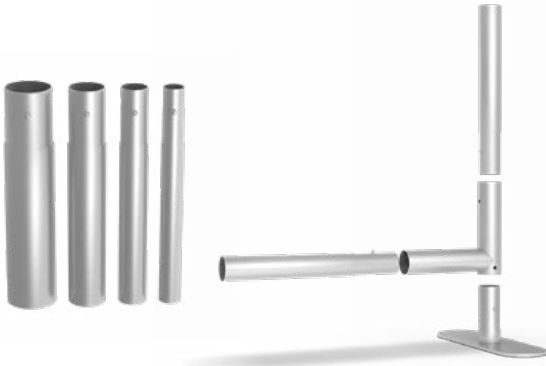

DYE SUBLIMATED PRINT

6 MONTH WARRANTY

DOUBLE SIDED / SINGLE SIDED

SIZE

10'

SKU# PT-S-10-DS / SS

# PREMIER TUBE DISPLAY

BANNER STAND

## WHAT'S INCLUDED?

- ✓ 114.96" x 89.76" Polyester Fabric Graphic
- ✓ Pole Hardware
- ✓ Nylon Carry Bag

## HARDWARE

**DISPLAY** : 1.25" thick Aluminum Tube, 114.9" x 89.7" Assembled

**HARDWARE** : 3" x 19" Aluminum Feet (x2) & Pole Hardware

**BAG** : Nylon Carry Bag

**WARRANTY** : Lifetime Warranty (Against Manufacturer Defect)