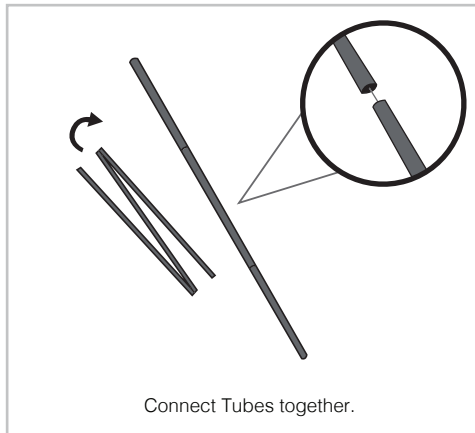

PREMIER TUBE CURVED DISPLAY

Assembly Instructions

CONTENTS SUPPLIED

EACH KIT INCLUDES :

- (a.) Display Hardware
- (b.) Graphic
- (c.) Hard Case

(a.) Curved Display Hardware

(b.) Graphic

(c.) Hard Case

STEP 1