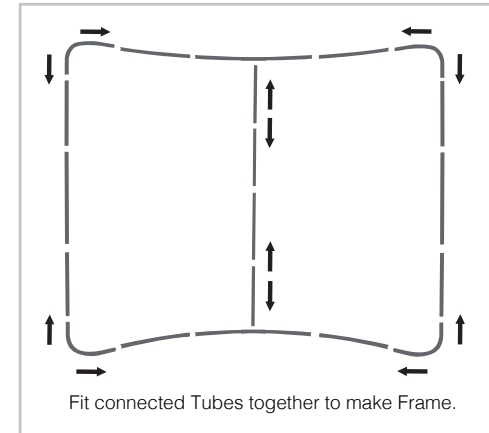

PREMIER TUBE CURVED DISPLAY

Assembly Instructions

CONTENTS SUPPLIED

EACH KIT INCLUDES :

- (a.) Display Hardware
- (b.) Graphic
- (c.) Hard Case

(a.) Curved Display Hardware

(b.) Graphic

(c.) Hard Case

STEP 1

STEP 2

STEP 3

STEP 4

FINISH