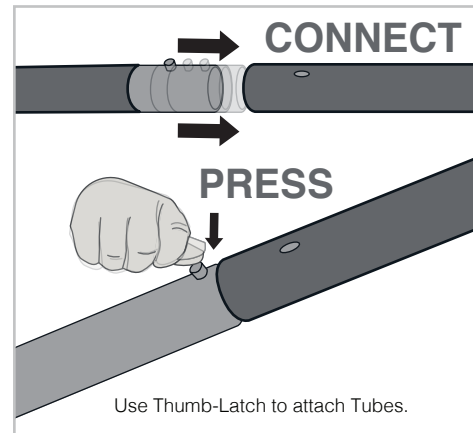

PREMIER TUBE CURVED DISPLAY

Assembly Instructions

CONTENTS SUPPLIED

EACH KIT INCLUDES :

- (a.) Display Hardware
- (b.) Graphic
- (c.) Hard Case

(a.) Curved Display Hardware

(b.) Graphic

(c.) Hard Case

STEP 1

STEP 2

STEP 3

STEP 4

FINISH