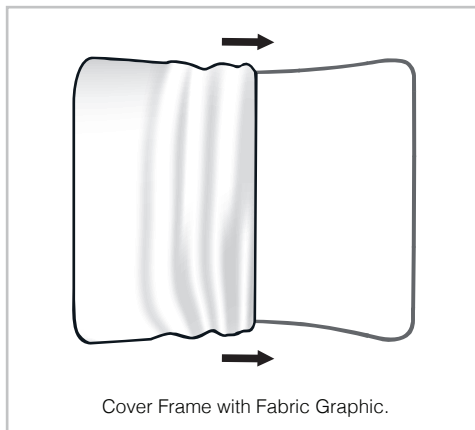

PREMIER TUBE CURVED DISPLAY

Assembly Instructions

CONTENTS SUPPLIED

EACH KIT INCLUDES :

- (a.) Display Hardware
- (b.) Graphic
- (c.) Hard Case

(a.) Curved Display Hardware

(b.) Graphic

(c.) Hard Case

STEP 1

STEP 2

STEP 3

STEP 4

FINISH