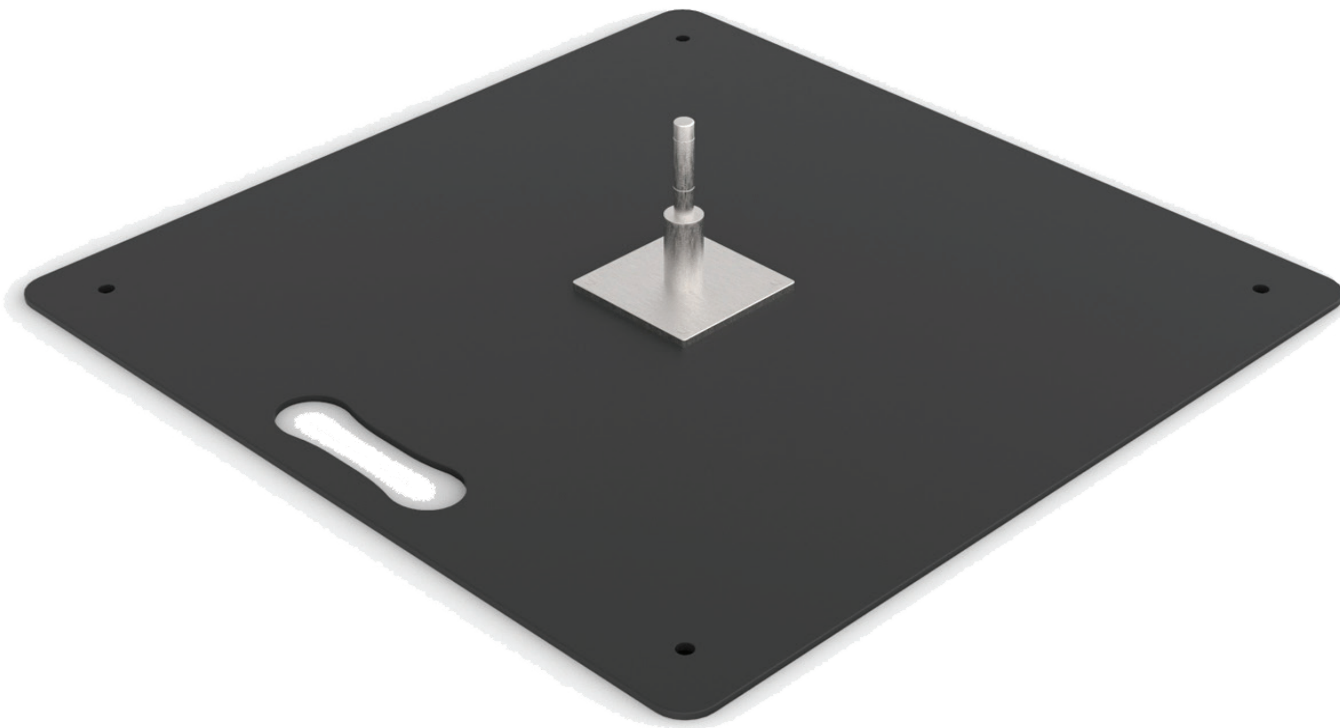

SKU#

24" X 24" FLAT BASE

HARDWARE

HARDWARE : 24" x 24"

WARRANTY : Lifetime (Against Manufacturer Defect)