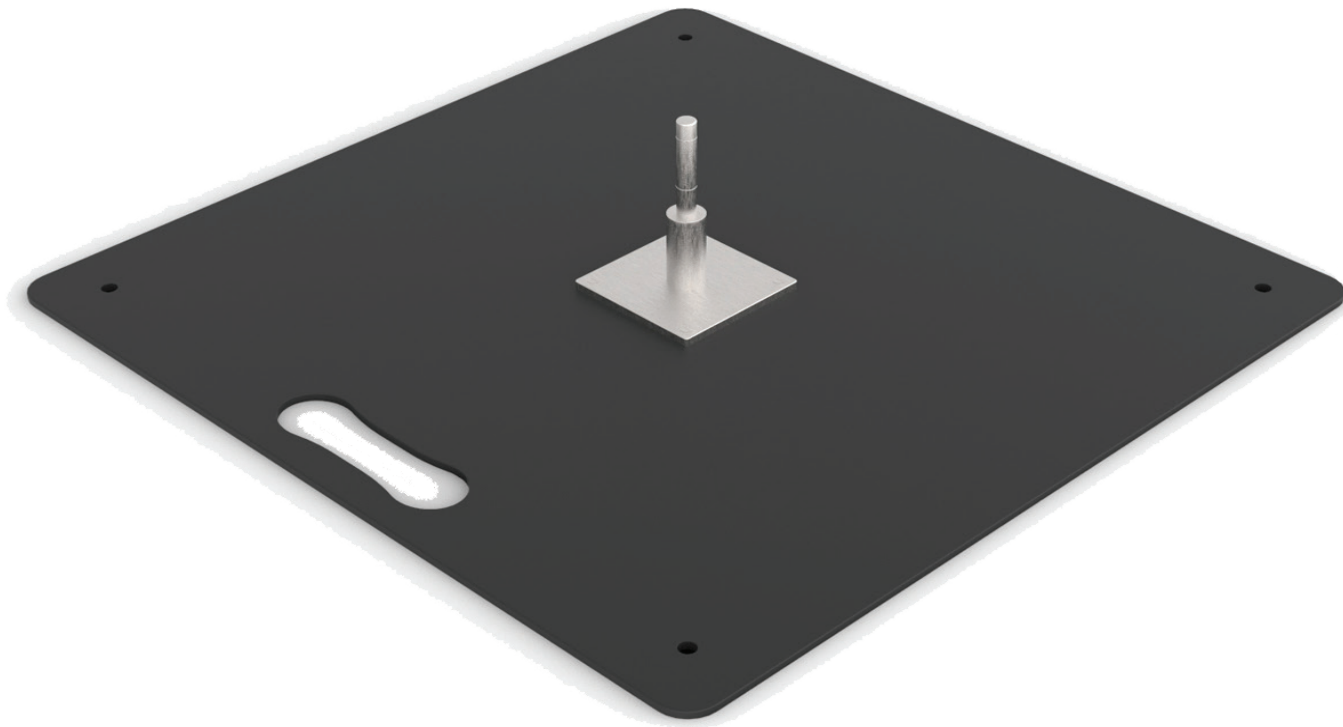

SKU#

12" x 12" FLAT BASE

HARDWARE

HARDWARE : 12" x 12"

WARRANTY : Lifetime (Against Manufacturer Defect)